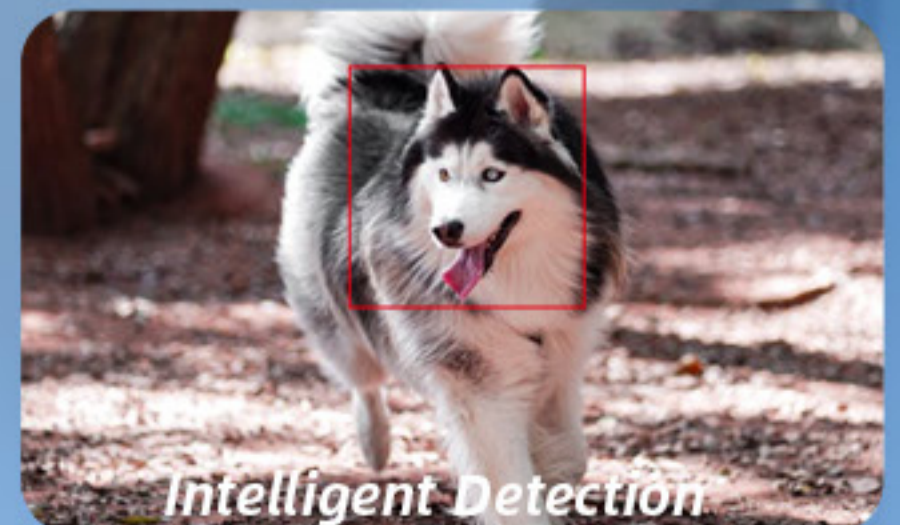

Sound & Light Alarm
Red and Blue Lights